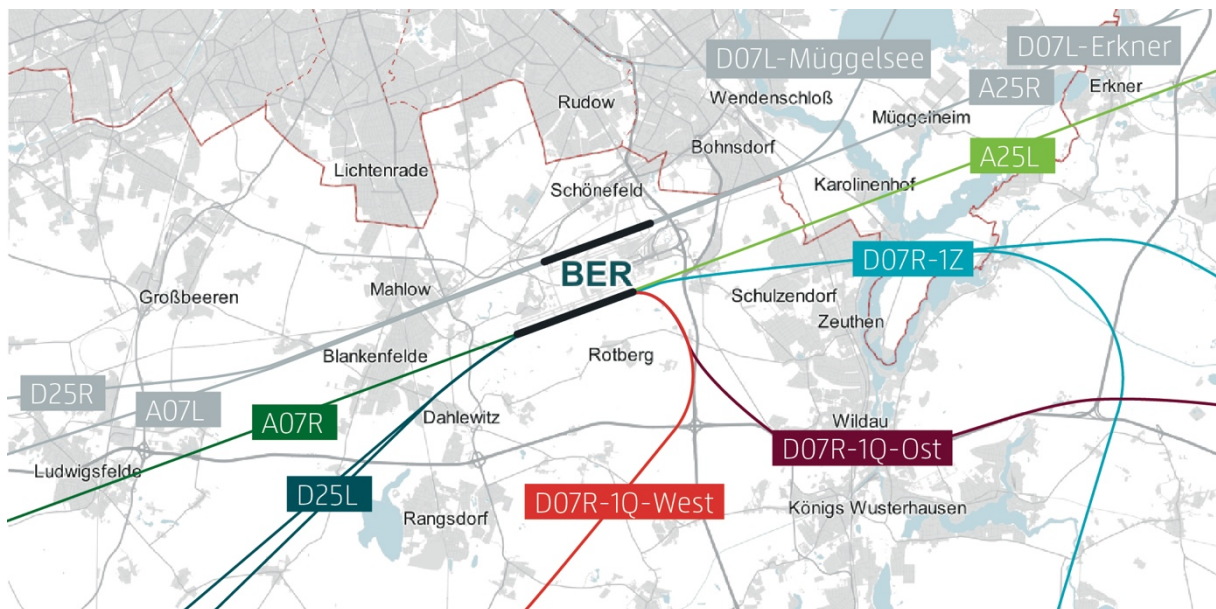

Use of Flight Routes BER Analysis August 2021

Colour code	Take off/ landing	Runway	Route	Number per day	Number per night (22 – 06 hrs)
	Take off	North	D07L-Erkner	0	0
	Take off	North	D07L-Müggelsee	0	0
	Take off	North	D25R	0	0
	Landing	North	A07L	0	0
	Landing	North	A25R	0	0
	Take off	South	D07R-1Q-Ost	586	23
	Take off	South	D07R-1Q-West	516	41
	Take off	South	D07R-1Z	335	0
	Take off	South	D25L	4575	187
	Landing	South	A25L	4213	582
	Landing	South	A07R	1265	216

- Aircraft movements in August 2021 exclusively via the southern runway
- Deviations from the number of total aircraft movements can result from helicopters or small aircraft that cannot be assigned to any route group.